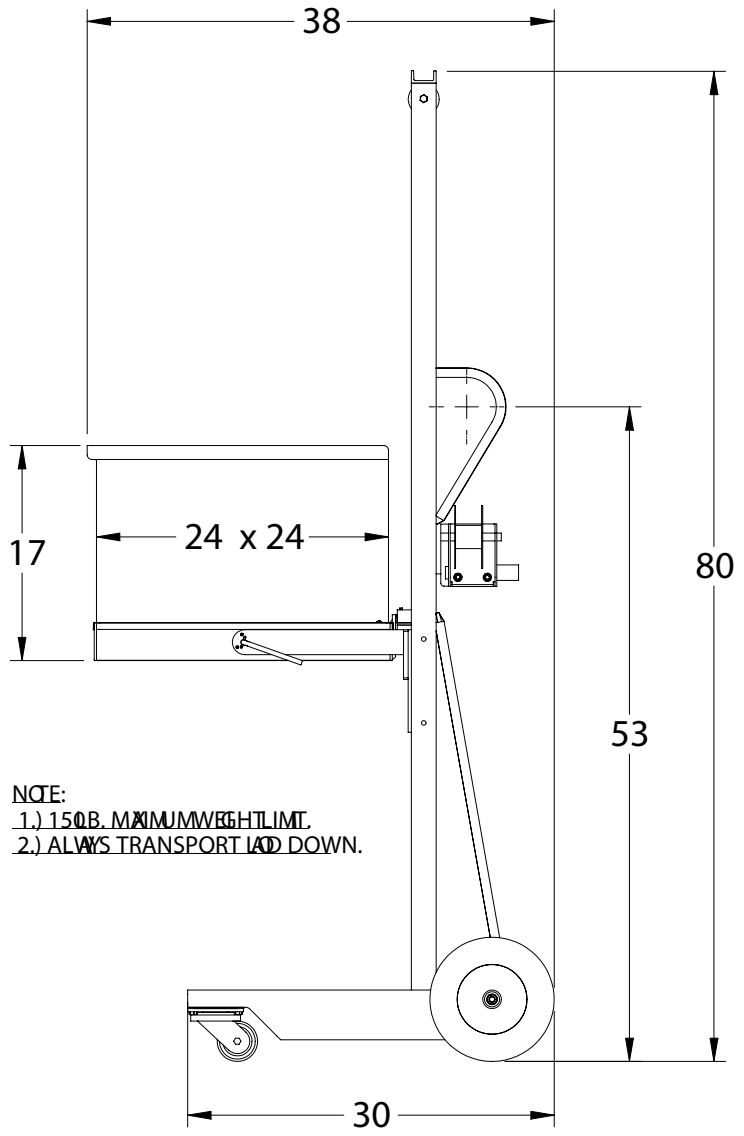

United Waste Professionals - CUSTOMIZED LIFT HAND TRUCK
**WITH DUMPING FEATURE

NOTE:
1.) 150LB. MAXIMUM WEIGHT LIMIT.
2.) ALWAYS TRANSPORT LOAD DOWN.