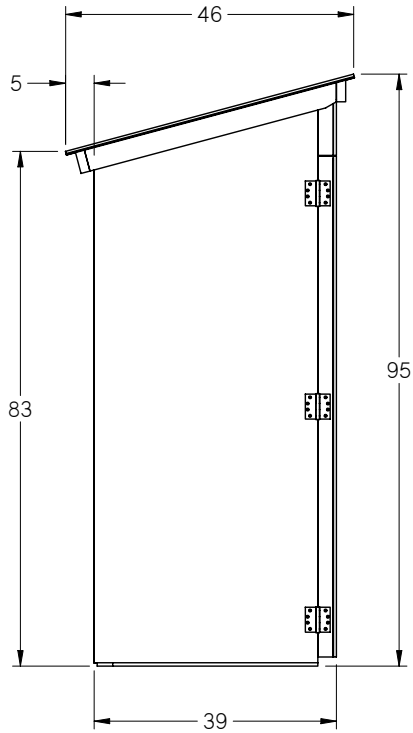

GLOBAL TRASH SOLUTIONS - CUSTOMIZED OUTDOOR ENCLOSURE

HANDLES AND LATCH ARE INCLUDED.