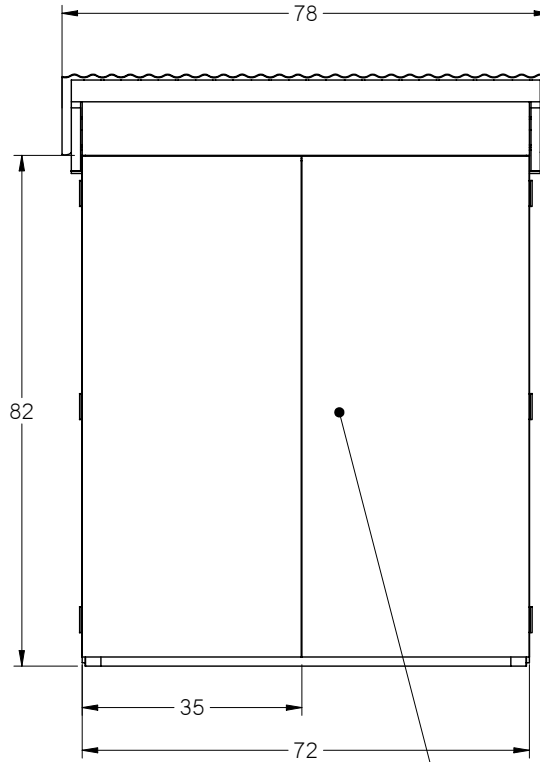

GLOBAL TRASH SOLUTIONS - CUSTOMIZED OUTDOOR ENCLOSURE

HANDLES AND LATCH ARE INCLUDED.